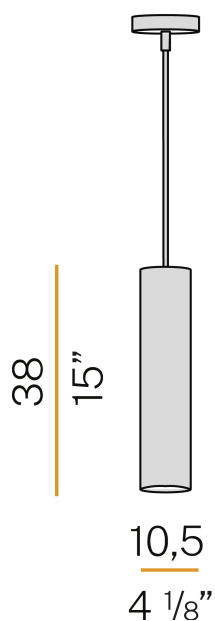

PANZERI

One

220-240V AC ON-OFF

L03701.000.0401

● white

Data sheet

CODE	L03701.000.0401
SYSTEM POWER CONSUMPTION	15W
EFFICACY	68.13lm/W
LIGHT SOURCE	LED
LIGHT SOURCE LIFETIME	L90 (B10) 50.000h
COLOUR TEMPERATURE	3000K Ra>90
LIGHT DISTRIBUTION	diffused
POWER SUPPLY	220-240V AC
FREQUENCY	50/60Hz
ELECTRICAL CONFIGURATION	ON-OFF
DRIVER	integrated included
NOMINAL LUMINOUS FLUX	1611lm
LUMEN OUTPUT	1022lm
EFFICIENCY	63.4%
WEIGHT	1,45 Kg
PROTECTION DEGREE	IP40
COLOUR TOLLERANCES	SDCM 3
PACKING DIMENSIONS (CM)	21,0 x 21,0 x 42,5

Suspension lighting fixture for interiors, with direct light emission. Extruded aluminium structure in white, black, bronze or mat brass polyacrylic paint, or with gold leaf coating. Turned pickled sheet metal end cap in white, black, bronze, mat brass or gold polyacrylic paint. Aluminium dissipation plate. Flat frosted glass diffuser. Turned pickled sheet metal frame in white, black, bronze or mat brass polyacrylic paint, or with gold leaf coating. 2m (78,7") long suspension and power cable in transparent PVC. Power canopy with galvanized sheet metal ceiling bracket and pickled sheet metal covering in white, black, bronze or mat brass polyacrylic paint, or with gold leaf coating.

Technical drawing

Polar diagram